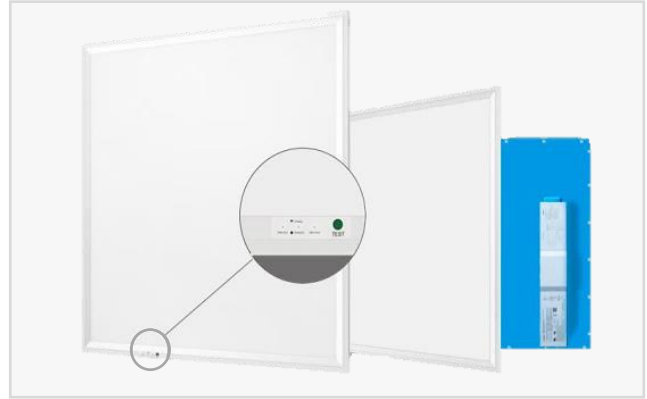

ORDERING FORM

FIXTURE: PL BRADY FLAT PANEL

EXAMPLE: PL-40W-5200L-24-4K-SK24 (Use for Standard or Premium Panels)
PLE-40W-4400L-22-4K-HK22 (Use for Emergency Standard or Emergency Premium)

CODE	WATTS & LUMENS	SIZE	KELVIN	ACCESSORIES		
PL Standard or Premium PLE Emergency	<u>STANDARD 110</u> 36W-3960L 40W-4400L 45W-4950L 50W-5500L 60W-6600L <u>PREMIUM 130</u> 25W-3250L 32W-4160L 35W-4550L 40W-5200L 50W-6500L 60W-7800L	<u>STANDARD 110</u> 14-1 x 4 (40W,45W) 22-2 x 2 (36W,40W,45W) 24-2 x 4 (50W,60W) <u>PREMIUM 130</u> 14-1 x 4 (25W,40W) 22-2 x 2 (25W, 35W,40W) 24-2 x 4 (32W, 40W, 50W, 60W)	3K- 3000K 35K- 3500K 4K- 4000K 5K- 5000K	<u>SURFACE KITS</u> SK14-1x4 KIT SK22-2x2 KIT SK24-2x4 KIT	<u>FLANGE KITS</u> FLK14-1x4 KIT FLK22-2x2 KIT FLK24-2x4 KIT	<u>HANGING KITS</u> HK14-1x4 KIT (3 pcs per kit) HK22-2x2 KIT (2 pcs per kit) HK24-2x4 KIT (3 pcs per kit)

ACCESSORIES		
 <p>SK-Surface Kits</p>	 <p>FK-Flange Kits</p>	 <p>HK-Hanging Kits</p>

Parker Standard, Premium & Emergency LED Panel Brady Series

FEATURES

Emergency Battery: Integrated Driver Box with Built-In Lithium Battery, < 24 Hours Charging Time
Driver: PF≥0.95, THD<15%, Non-Flicker
Dimming: 0 - 10V **Beam Angle:** 120°
Lumens: 110 and 130 lm/W
LED Chips: Epistar, CRI>80, LM80
Color Temperature: 3000K, 3500K, 4000K, 5000K
Material: White Aluminum and High Quality LGP
Included: Earthquake-Proof Hook
Certification: UL, FCC, CE, RoHS
Warranty: 5 Years **DLC Availability:** Standard